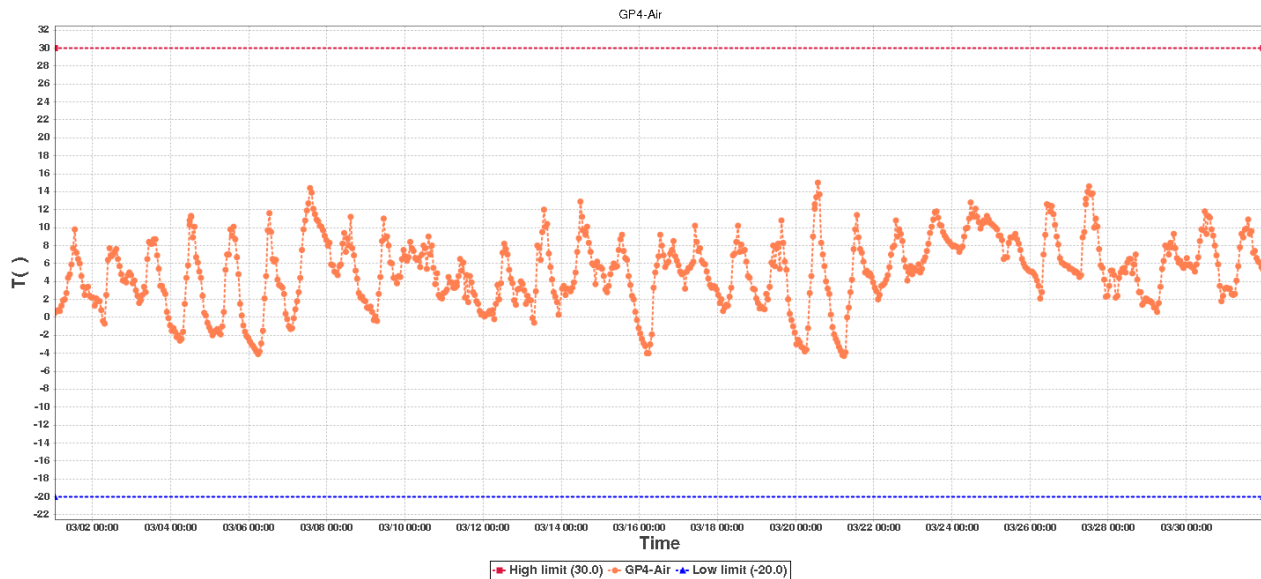

## Device Information

Device ID:	02849871144083001802	Device SUB-ID:	0
Device Name:	Ground Prob-2	Device Model:	RCW-600WiFi

## Description:

Hours to monitor: 743.0

## GP3-1000mmSummary

High limit:	30.0	Start Time:	2020/03/01 00:49:01(GMT+00:00)
Low limit:	-20.0	End Time:	2020/03/31 23:15:02(GMT+00:00)
Max:	6.0	Data Points:	739
Min:	3.7		
Average:	4.7		

## GP4-AirSummary

High limit:	30.0	Start Time:	2020/03/01 00:49:01(GMT+00:00)
Low limit:	-20.0	End Time:	2020/03/31 23:15:02(GMT+00:00)
Max:	15.0	Data Points:	739
Min:	-4.3		
Average:	5.1		