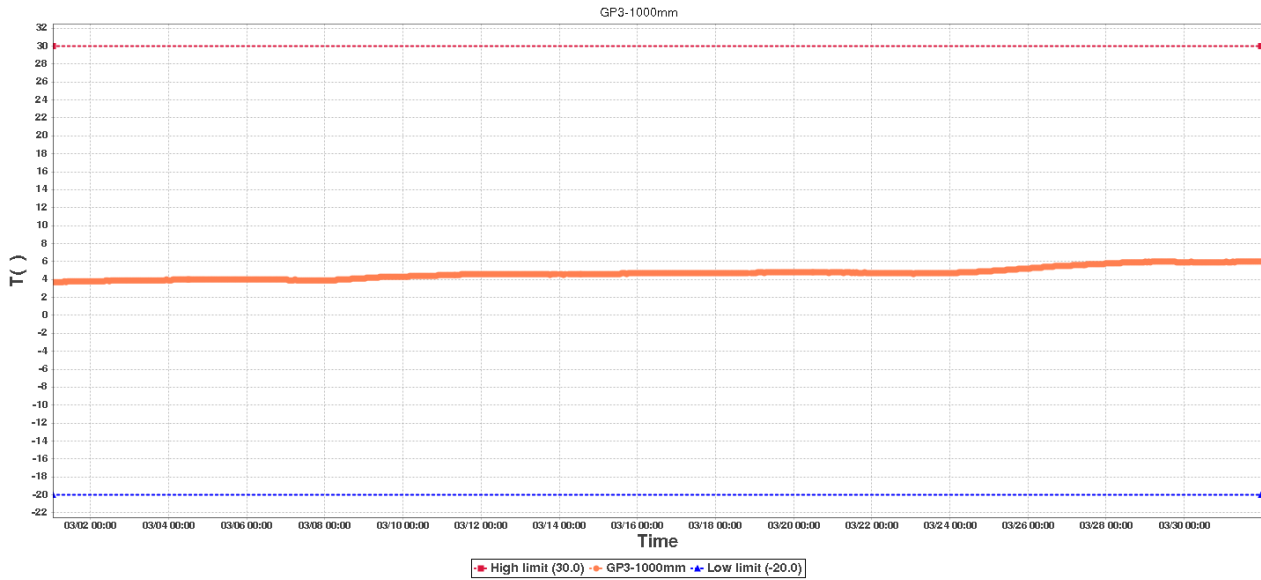

# Ground Prob-2 Data Log

## Device Information

Device ID:	02849871144083001802	Device SUB-ID:	0
Device Name:	Ground Prob-2	Device Model:	RCW-600WiFi

## GP3-1000mmSummary

High limit:	30.0	Start Time:	2020/03/01 00:49:01(GMT+00:00)
Low limit:	-20.0	End Time:	2020/03/31 23:15:02(GMT+00:00)
Max:	6.0	Data Points:	739
Min:	3.7		
Average:	4.7		

## GP4-AirSummary

High limit:	30.0	Start Time:	2020/03/01 00:49:01(GMT+00:00)
Low limit:	-20.0	End Time:	2020/03/31 23:15:02(GMT+00:00)
Max:	15.0	Data Points:	739
Min:	-4.3		
Average:	5.1		